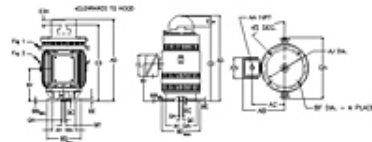

Koffler Electrical Mechanical Apparatus Repair, Inc

527 Whitney St

San Leandro, CA 94577 USA

Phone: 510-567-0630

Fax: 510-567-0636

Email: info@koffler.com

Website: http://www.koffler.com

GE Value Line™ Vertical Hollow Shaft WPI Ball Style Non-Reverse Ratchet Motors

5 HP, 3600 RPM, 143T, 230/460V, TEFC

GE Motors Value Line vertical hollow shaft (VHS) WPI product line is a high thrust design intended for deep-well pump applications. The Value Line product offering ranges from 5 - 300 horsepower and is compatible with a variable speed drive.

Mechanical

- Motor type: Three phase induction
- Cast Iron frame and endshield
- Guide bearings on frames 213-449 are supplied with grease lubricated ball bearings
- Rotor: cast aluminum
- Ground terminal inside conduit box
- Enclosure: WPI with improved rodent protection

Electrical

- Voltage 230/460 and 460 ±10%
- HP range: 5 through 300
- Insulation system designed to meet MG1-31 at 460 volts for IGBT drive compatibility
- RPM 3600, 1800, 1200 at 60 Hz

Results 1 - 25 of 55

Item #	HP	RPM	Voltage	FLA @ 460	Frame	Thrust Down
V3109	5	3600	230 V 460 V	6.5	L213TP10	1900
V3116	5	1800	230 V 460 V	67	L213TP10	2400
V3108	7.5	3600	230 V 460 V	9.5	L213TP10	1900
V3115	7.5	1800	230 V 460 V	9.7	L213TP10	2400
V3107	10	3600	230 V 460 V	13	L213TP10	1900
V3141	10	1800	230 V 460 V	13	L215TP10	2350
V3177	10	1200	230 V 460 V	13.5	L256TP10	3750
V3178	10	1200	230 V 460 V	13.5	L256TP12	3750